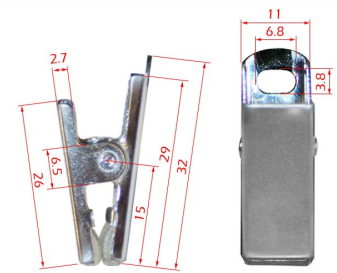

3 Lines Clip